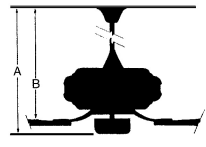

## MEASUREMENTS

Blade Finish:					Reversible Blades: <b>No</b>
Blade Material: <b>ABS Construction</b>					Slope: <b>Yes</b>
Blade Sweep: <b>54"</b>	No. of Blades: <b>5</b>	Blade Pitch: <b>16 degrees</b>	Hanging Weight: <b>29.32</b>		
Downrod 1: <b>6</b>	Downrod 1 Outside Dia: <b>0.75</b>	Downrod 2: <b>80"</b>	Downrod 2 Outside Dia:		
Ceiling to Lowest Point: (Dim A) <b>15.0</b>	Ceiling to Blade (Dim B) <b>13.0</b>	Lead Wire: <b>80"</b>	Motor Size: <b>188x20mm</b>		
<b>RPM:</b>	Low <b>50</b>	Low/Med.	Medium	Med/High	High <b>161</b>
<b>Amps:</b>	<b>0.233</b>				<b>0.67</b>
<b>Watts:</b>	<b>9.46</b>				<b>78.98</b>
<b>CFM:</b>	<b>1747.0</b>				<b>6401.0</b>
<b>CFM/Watts:</b>	<b>184.67</b>				<b>81.05</b>