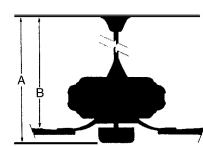

## MEASUREMENTS

Blade Finish:	Reversible Blades: <b>No</b>		
Blade Material: <b>ABS CONSTRUCTION</b>	Slope: <b>Yes</b>		
Blade Sweep: <b>62"</b>	No. of Blades: <b>3</b>	Blade Pitch: <b>20 DEGREES</b>	Hanging Weight: <b>13.76</b>
Downrod 1: <b>6</b>	Downrod 1 Outside Dia: <b>0.75</b>	Downrod 2: <b>80"</b>	Downrod 2 Outside Dia:
Ceiling to Lowest Point: (Dim A) <b>10.25</b>	Ceiling to Blade (Dim B) <b>8.75</b>	Lead Wire: <b>80"</b>	Motor Size: <b>172X16MM</b>